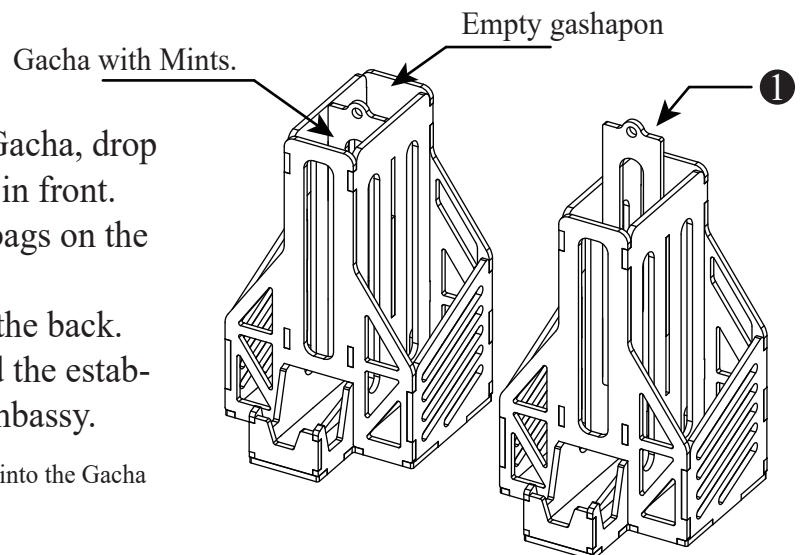

What is “Tea Time Embassy”?

Tea Time Embassy is an industrial-style table decoration that you can enjoy with colleagues or family for afternoon tea with a refreshing mint after your tea or coffee.

How to use “Tea Time Embassy”?

After placing the mint in the Gacha, drop it into the Gacha slot directly in front. You can put tea bags or coffee bags on the left and right sides. Detachable coaster holder on the back. In this way, you have completed the establishment of the Tea Time Embassy.

❶ : Pull up when you need to refill the Mints into the Gacha